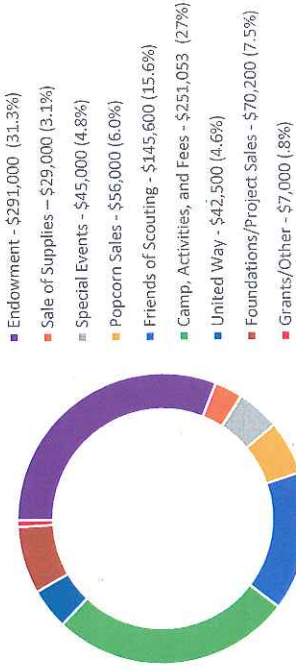

in our Council

...the Council Start - 666
 ...scouts - 16

Over
 55 Years of
 Serving
 Alaskan Youth
 In the Interior

Midnight Sun Council by the Numbers

Council budgeted income

Friends Of Scouting \$145,600 = **15.6%**