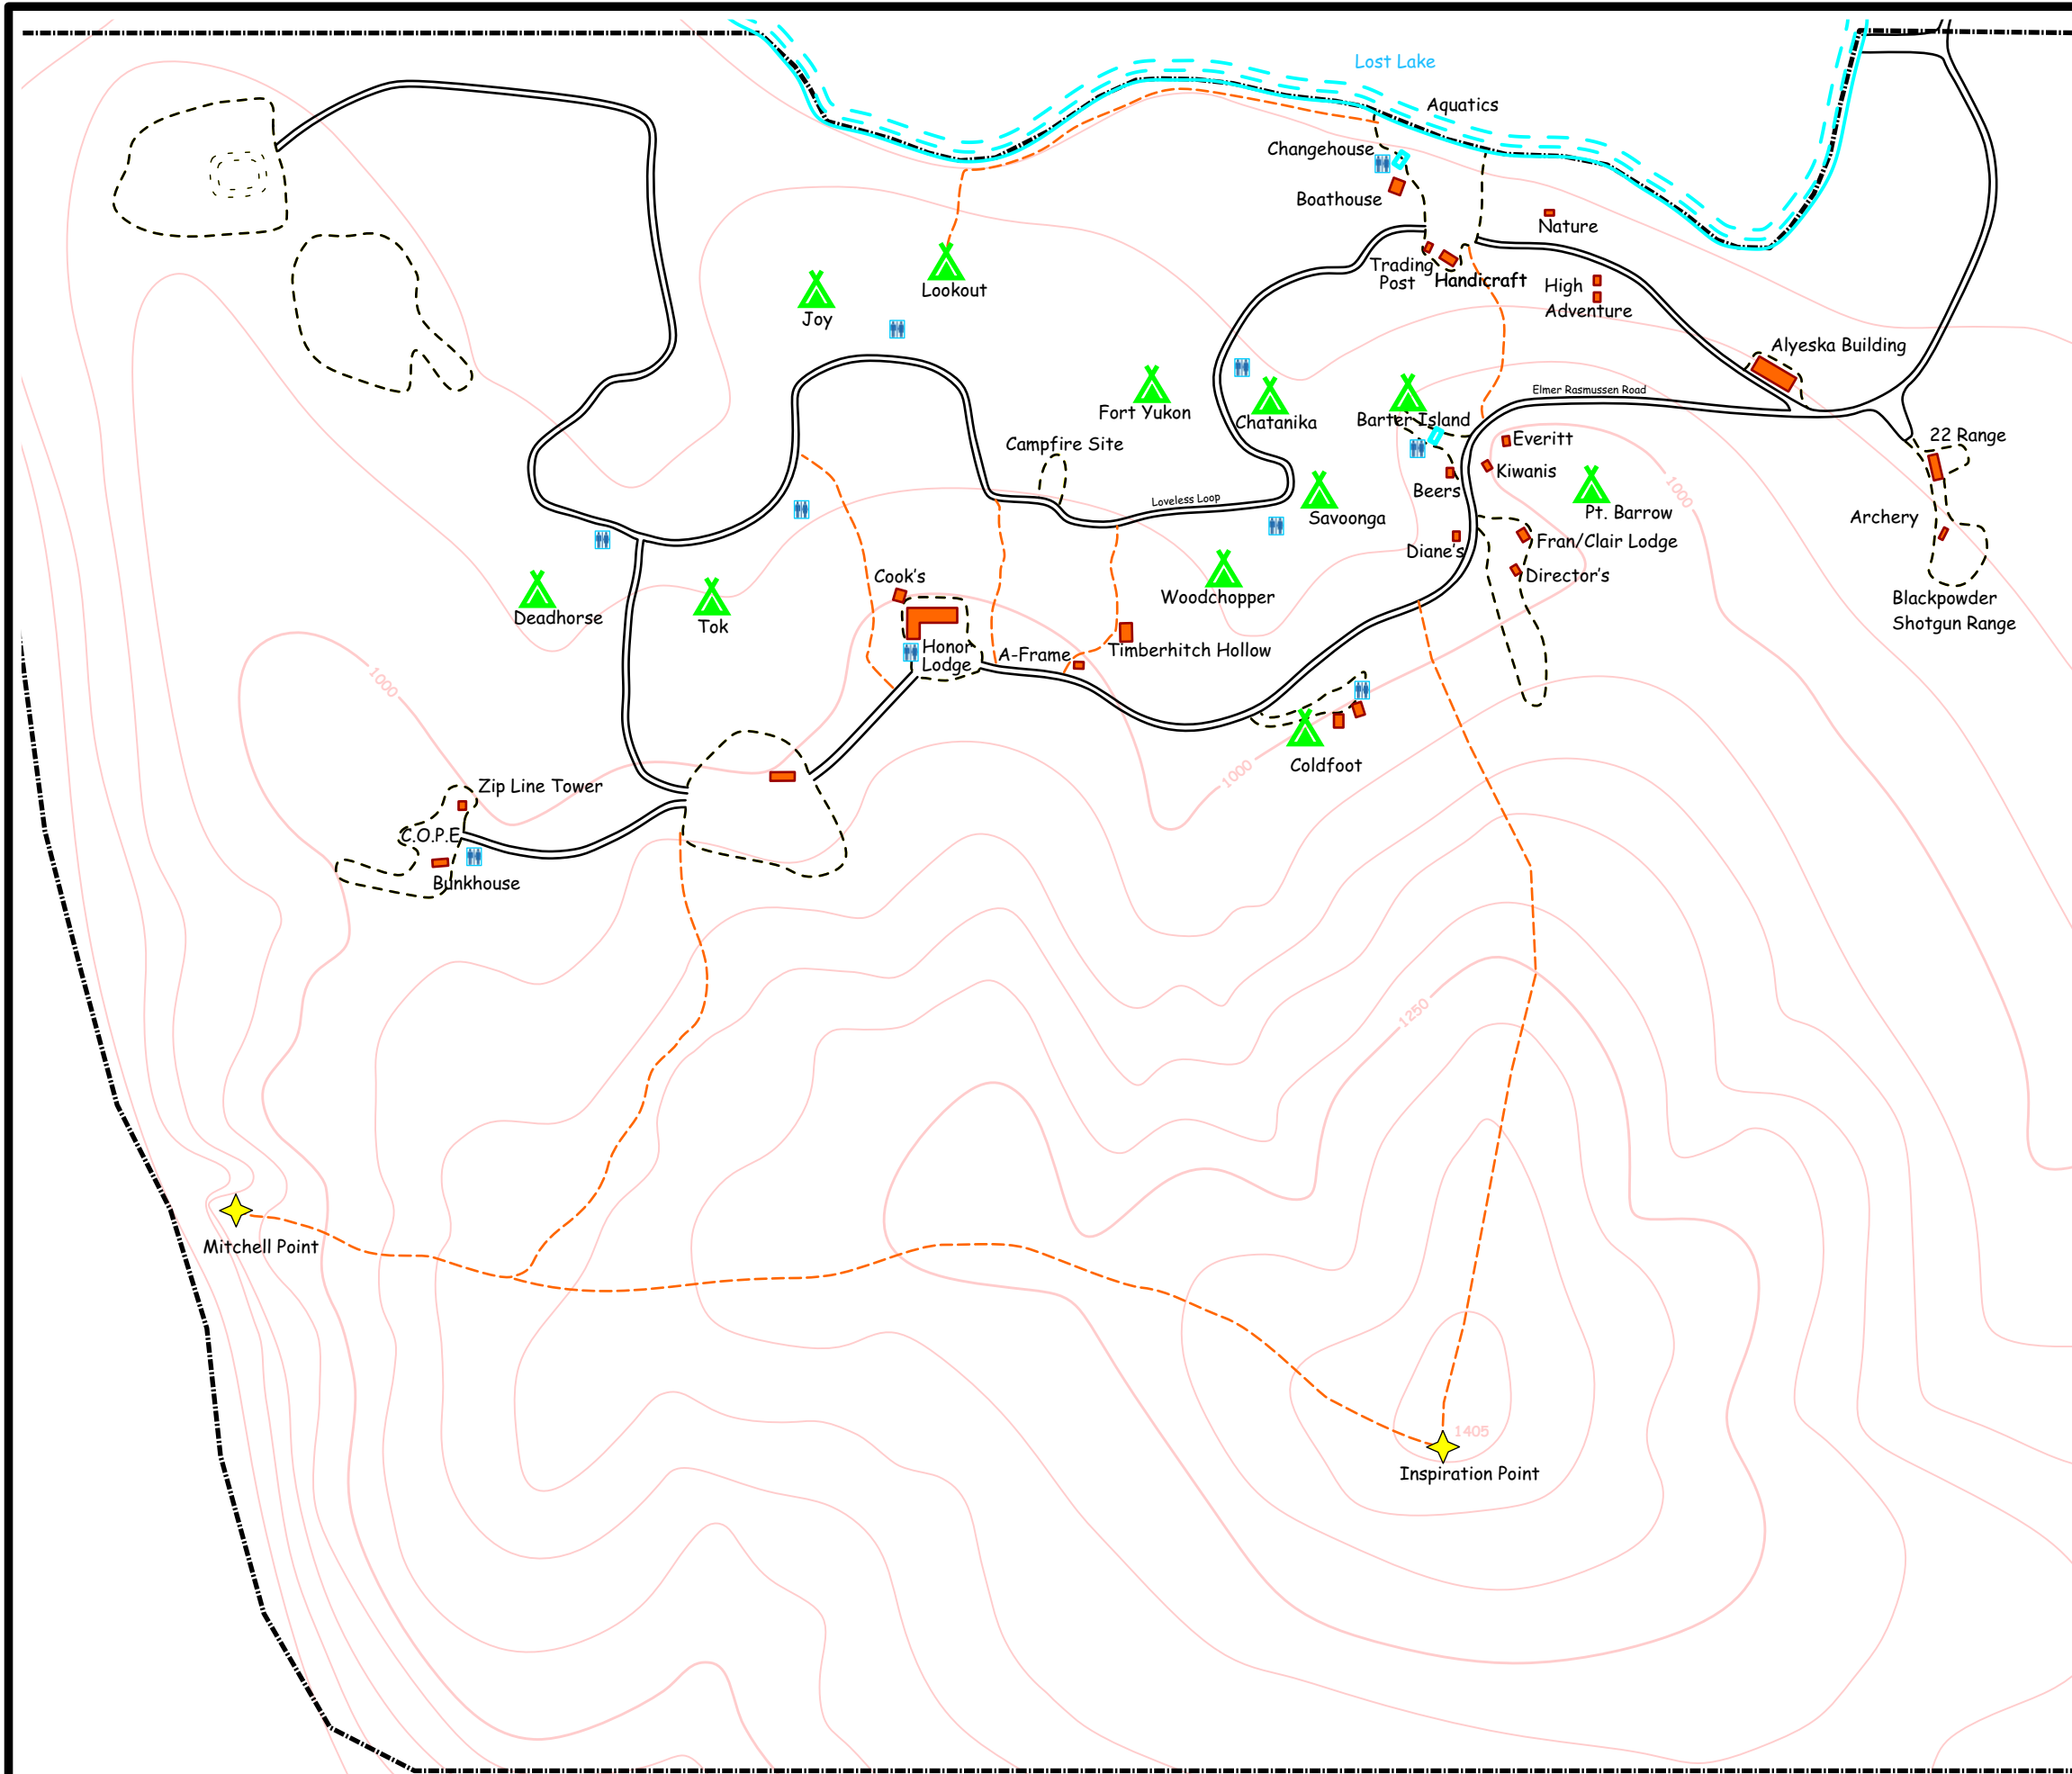

Midnight Sun Council Lost Lake Scout Camp

Legend:

- Campsites
- Buildings/Cabins
- Property Line
- Restrooms, Changerooms and/or Showers
- Open/Cleared Areas
- Roads
- Trails
- Topographic Contour lines, Elevations in feet (50 foot contour interval interpreted from USGS Big Delta (B-6) Quadrangle, 1987)

Approximate Scale (feet):

0 250 500 1000 1500