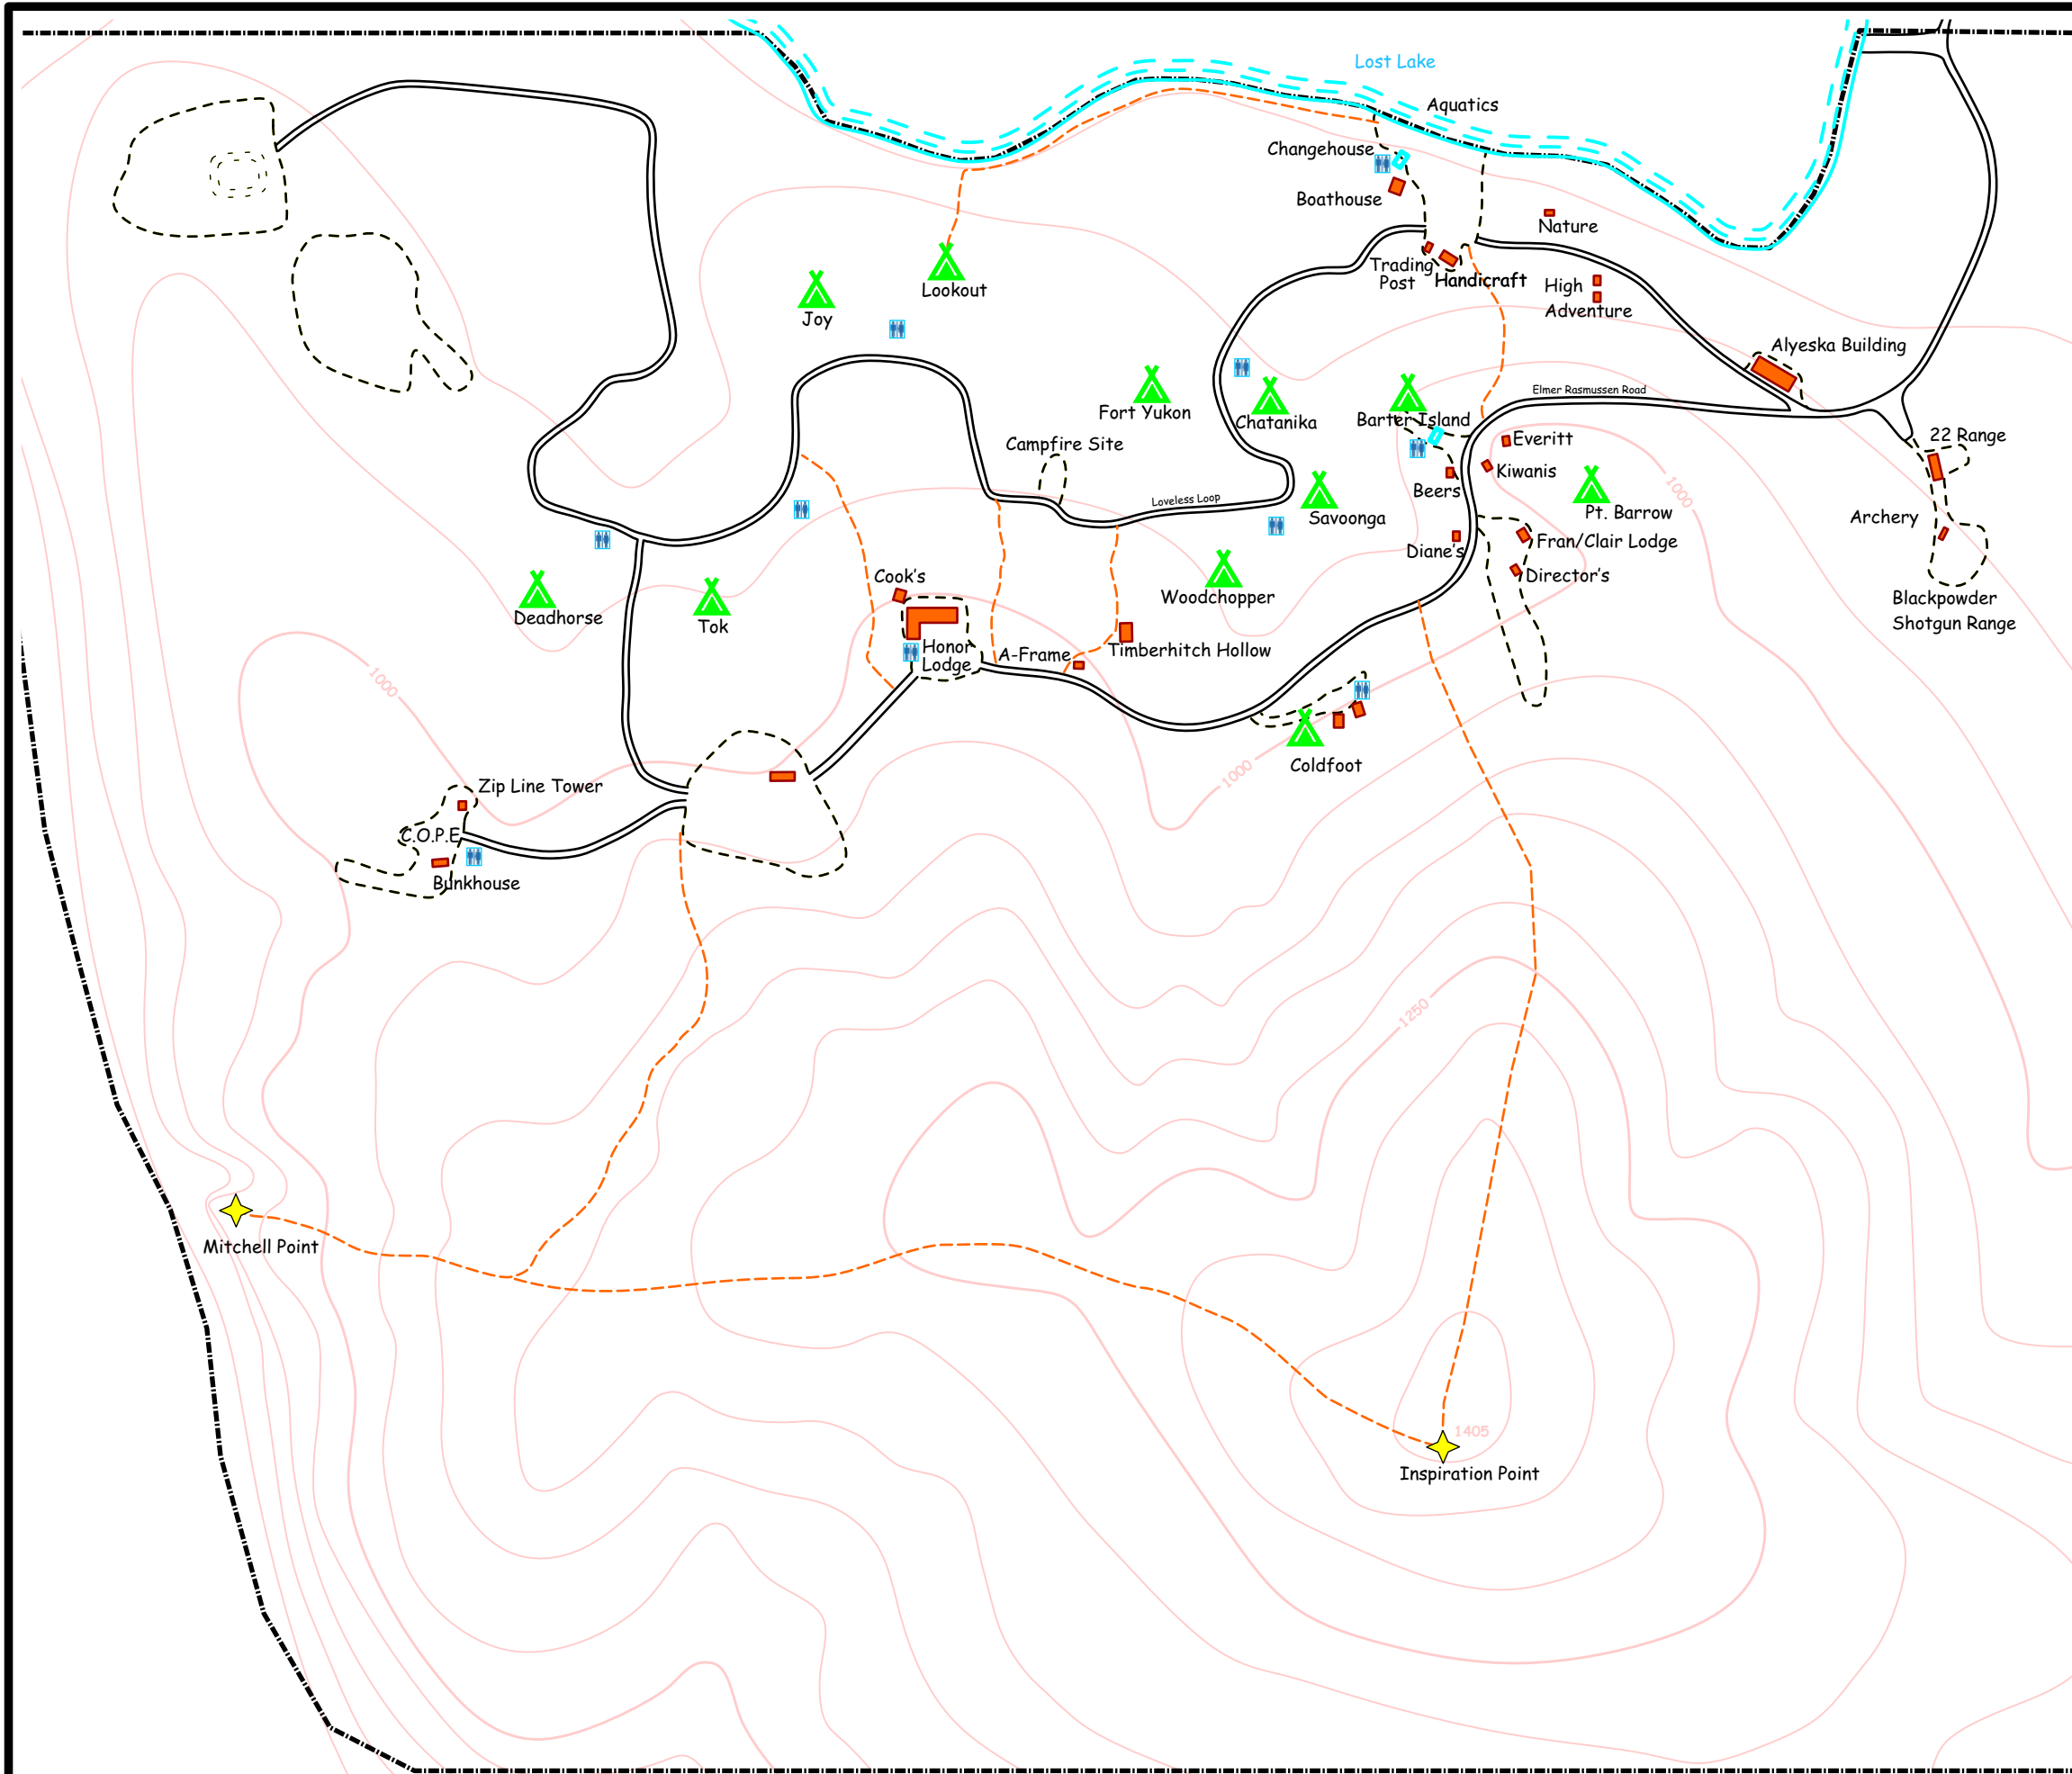

# Midnight Sun Council Lost Lake Scout Camp

**Legend:**

- Campsites
- Buildings/Cabins
- Property Line
- Restrooms, Changerooms and/or Showers
- Open/Cleared Areas
- Roads
- Trails
- Topographic Contour lines, Elevations in feet (50 foot contour interval interpreted from USGS Big Delta (B-6) Quadrangle, 1987)

**Approximate Scale (feet):**

0 250 500 1000 1500