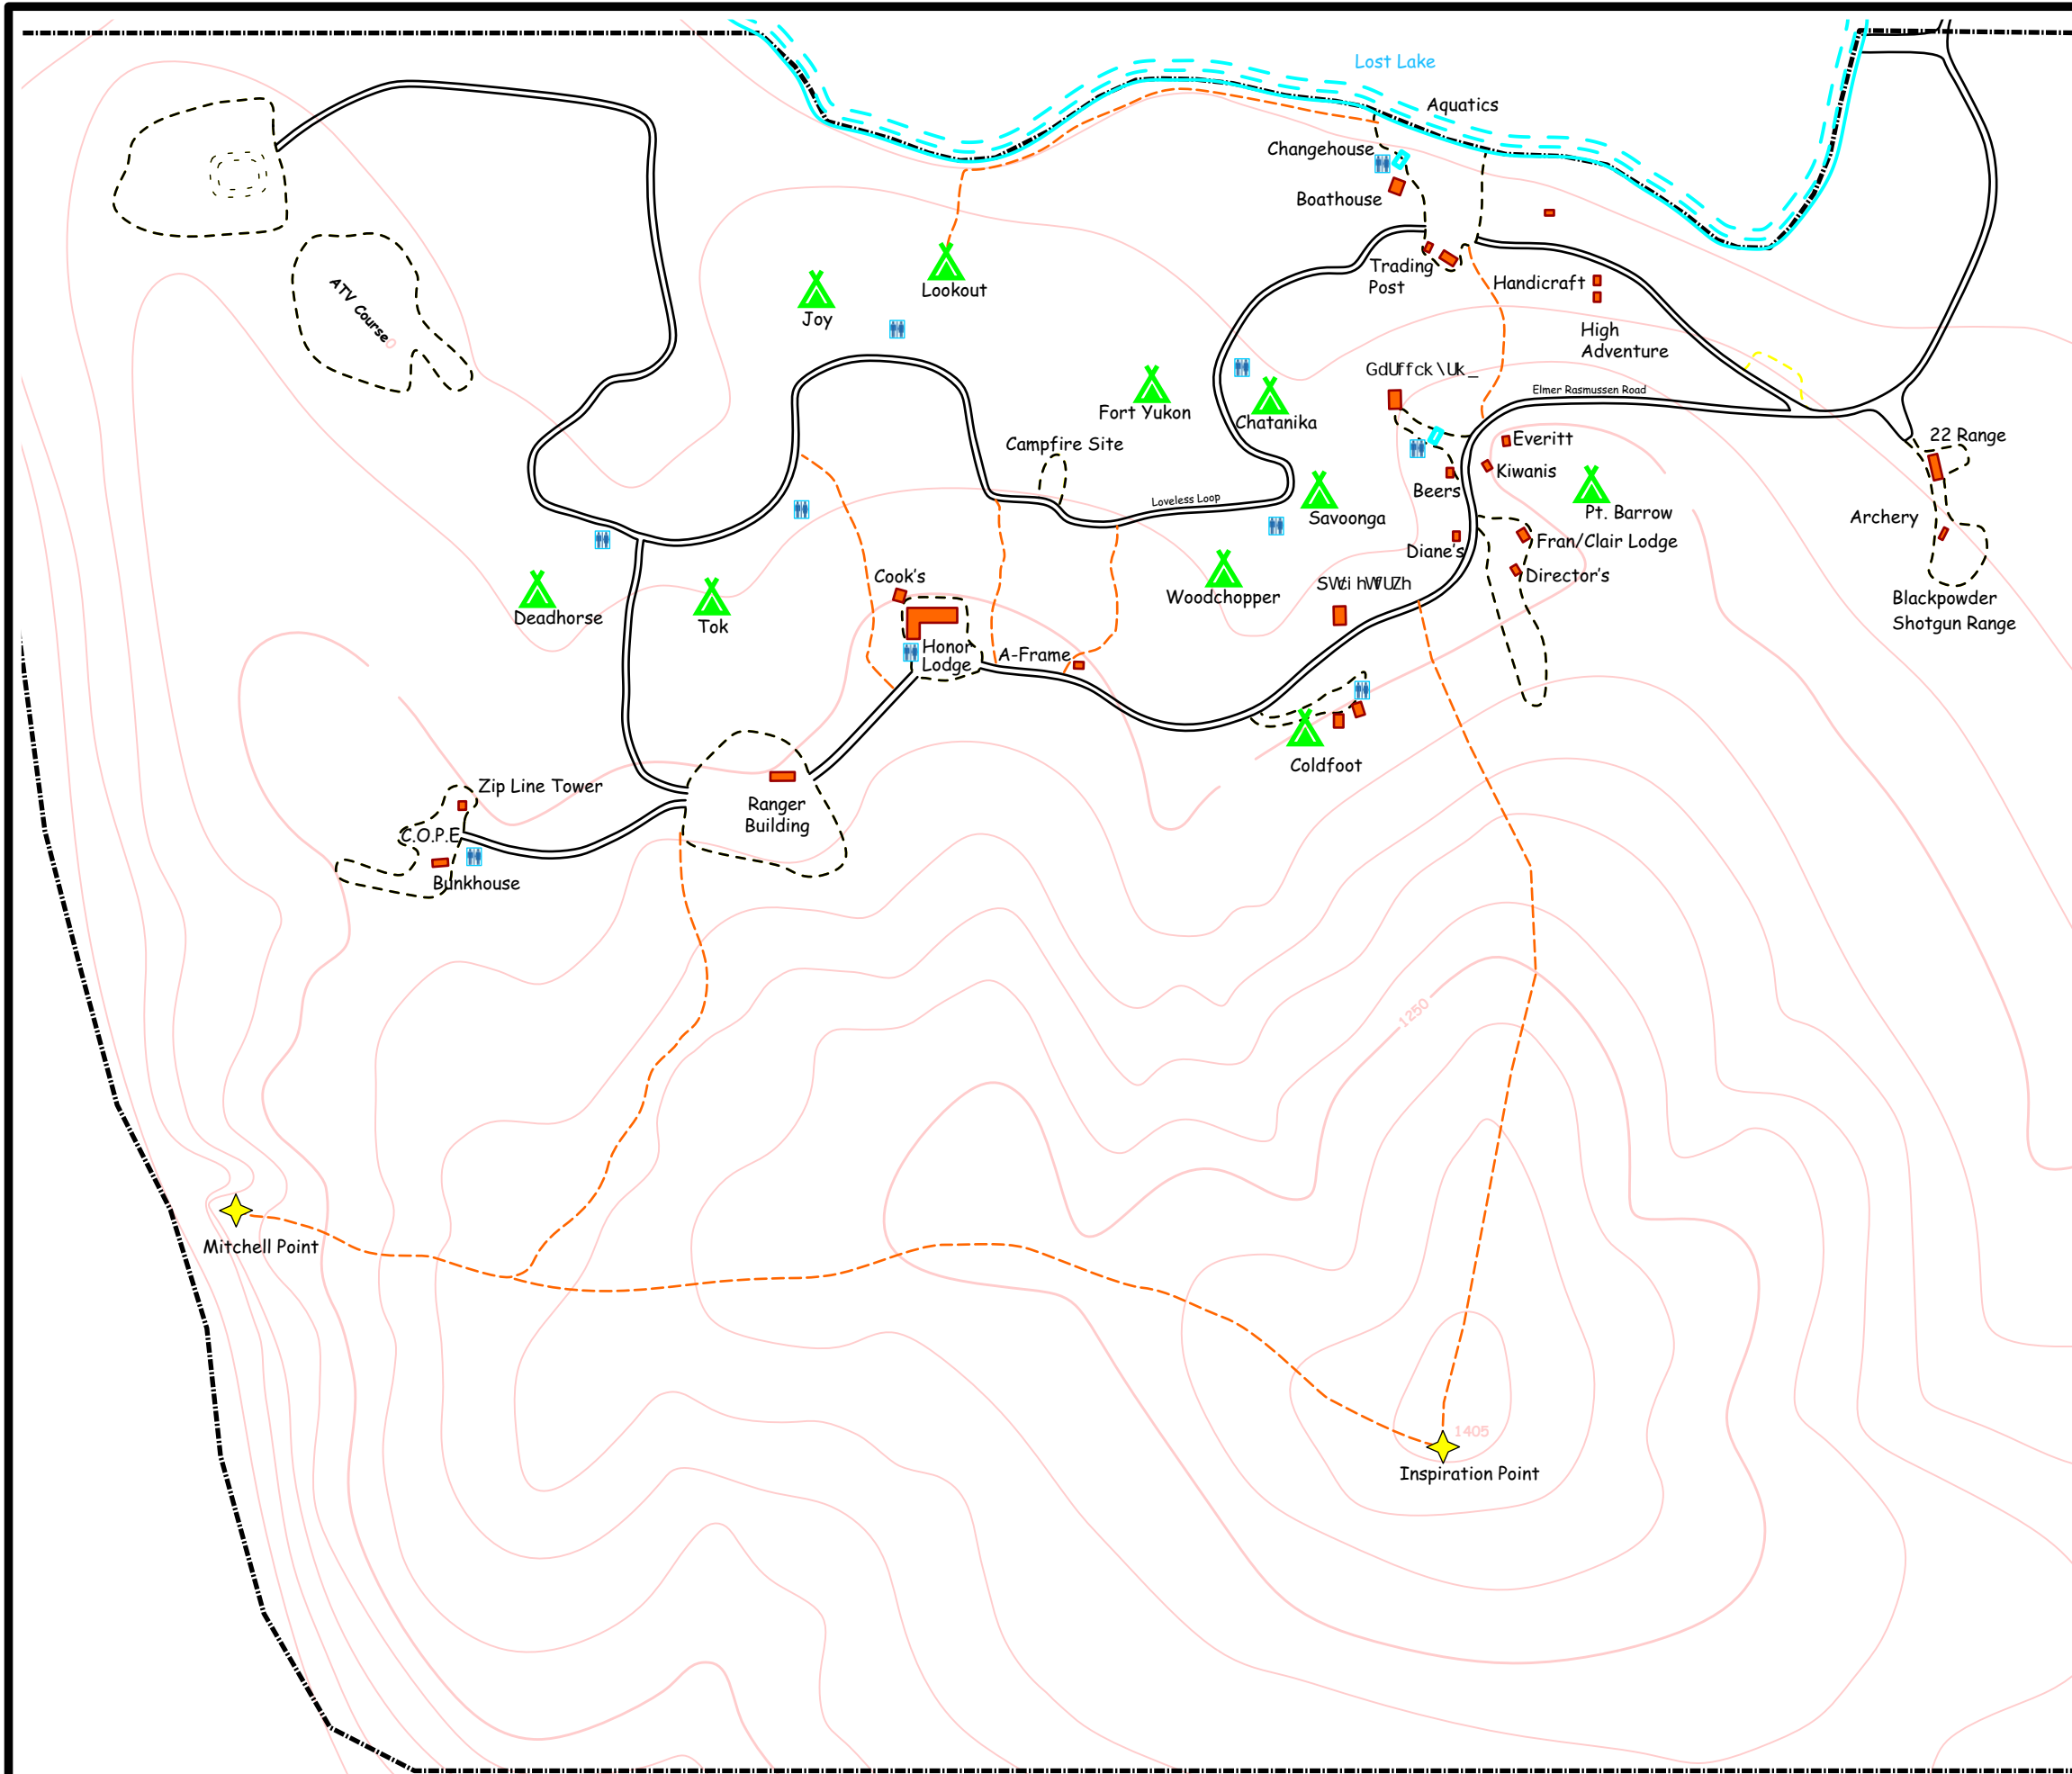

Midnight Sun Council Lost Lake Scout Camp

Legend:

- Campsites
- Buildings/Cabins
- Property Line
- Restrooms, Changerooms and/or Showers
- Open/Cleared Areas
- Roads
- Trails
- Topographic Contour lines, Elevations in feet (50 foot contour interval interpreted from USGS Big Delta (B-6) Quadrangle, 1987)

Approximate Scale (feet):

Mitchell Point

Inspiration Point

1250

1405

1000